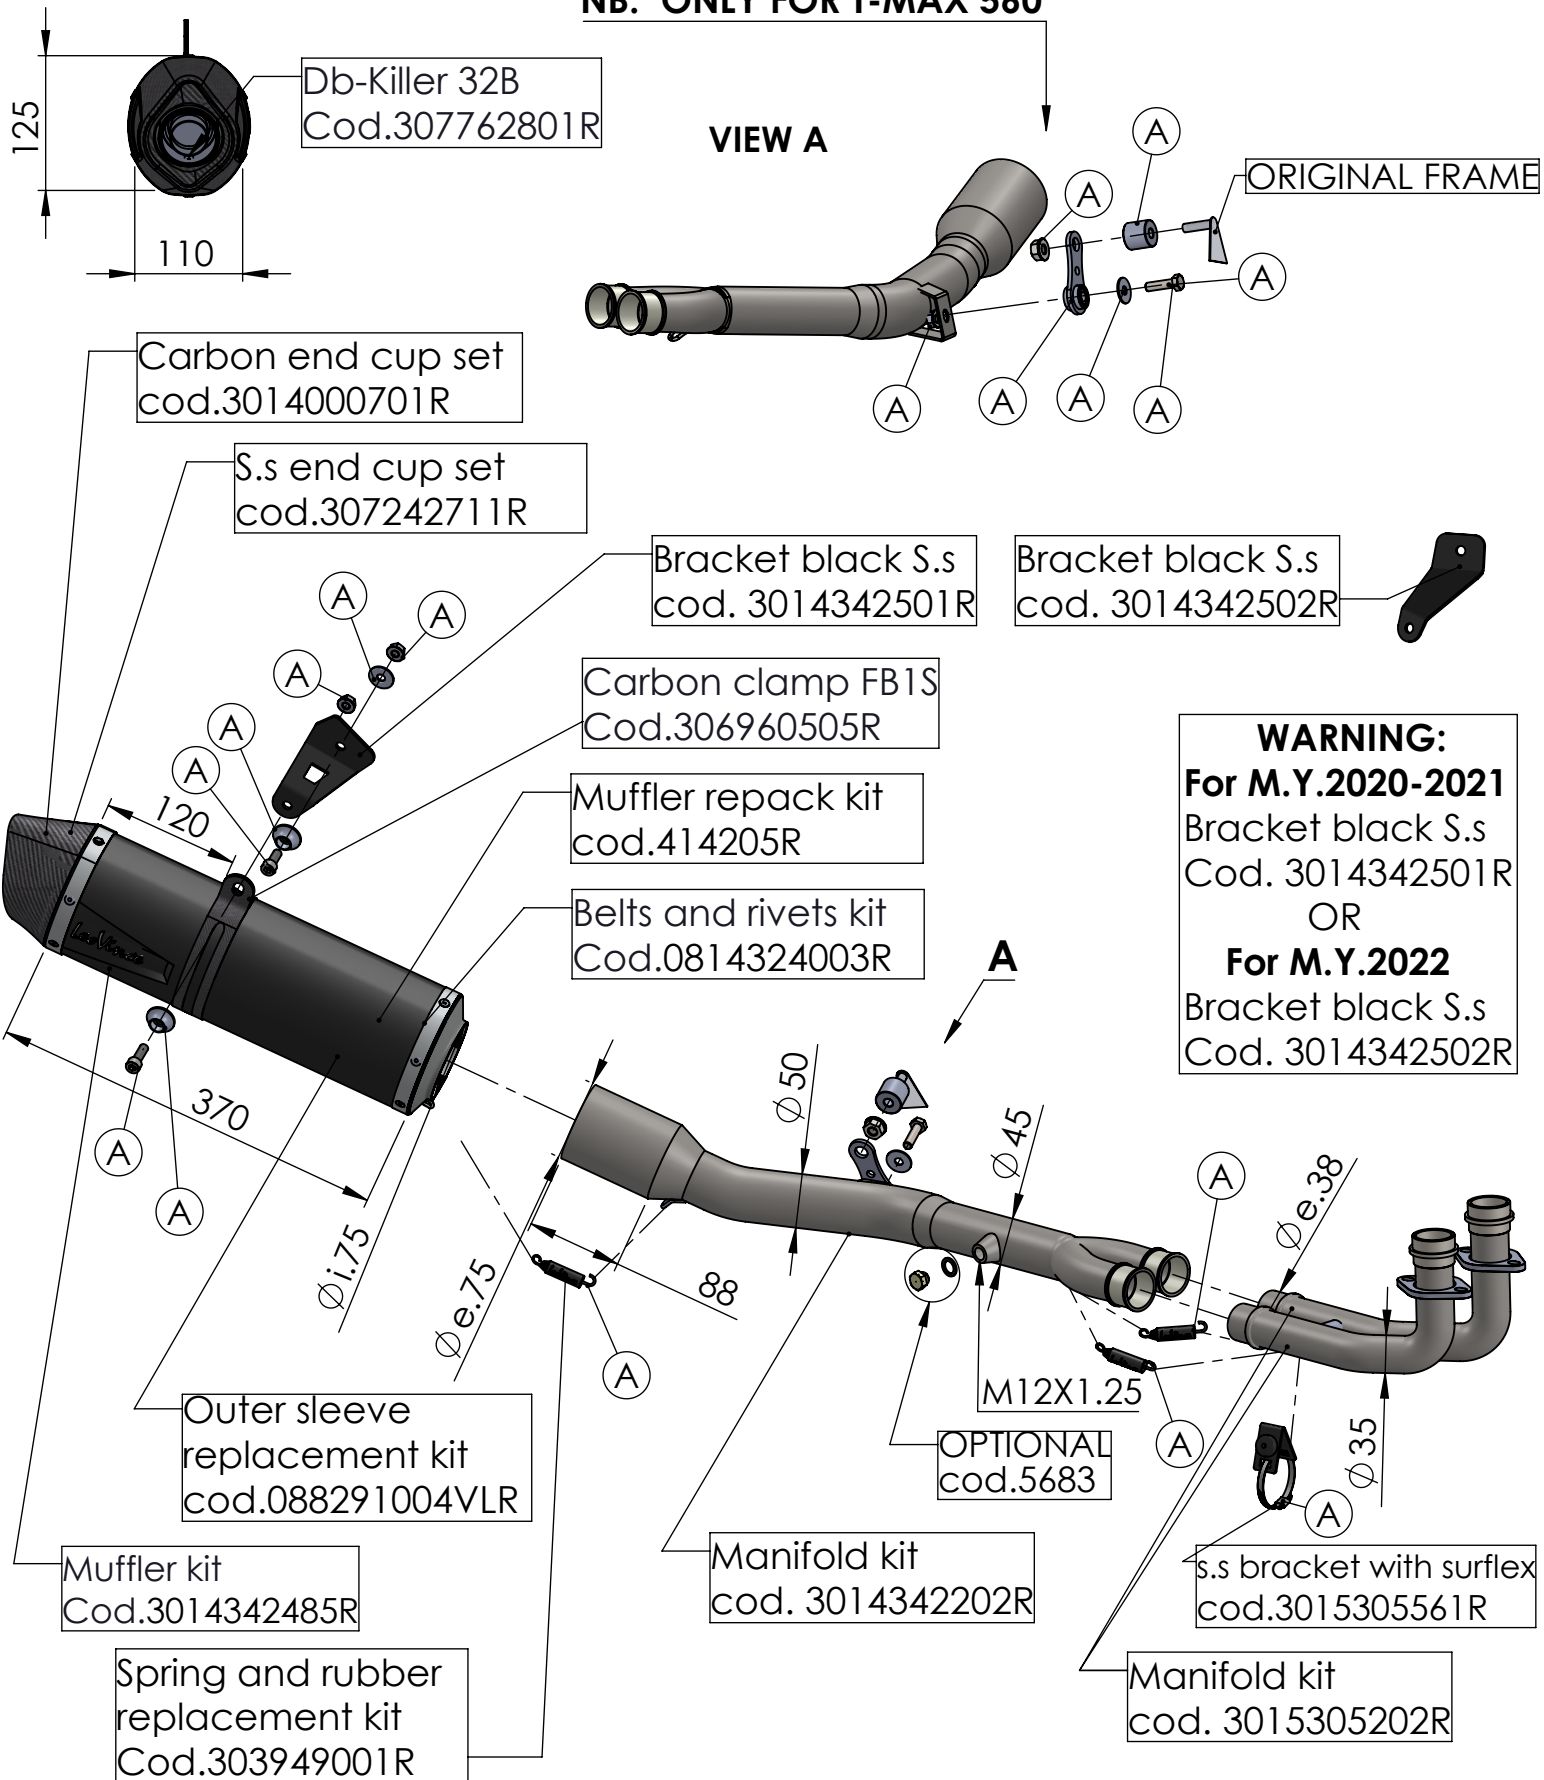

NB: ONLY FOR T-MAX 560

ART. 14342EB - SPARE PARTS

YAMAHA T-MAX 560 / TECH MAX

Ⓐ FITTING KIT cod.3014342601R